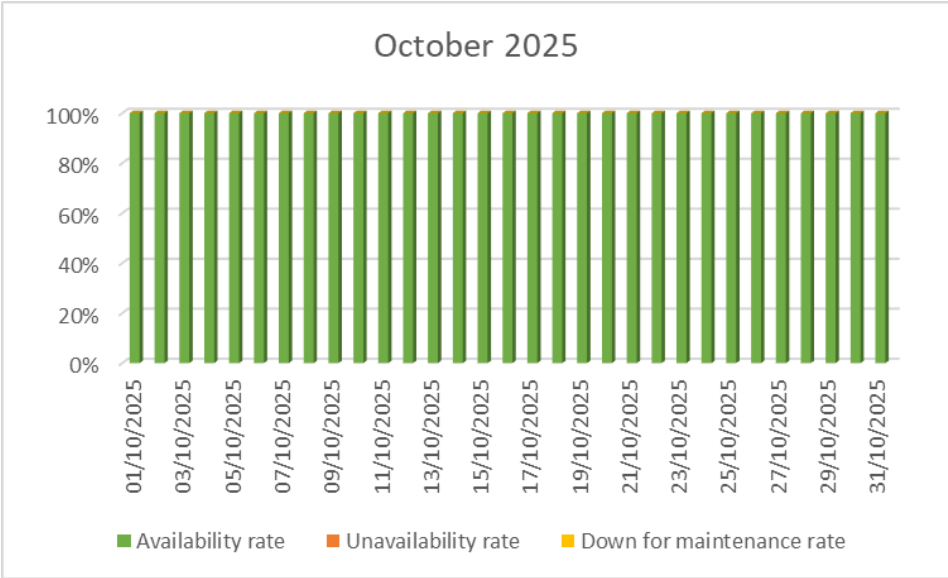

Monthly statistics

	Availability rate	Unavailability rate	Down for maintenance rate
October 2025	100%	0%	0%
November 2025	100%	0%	0%
December 2025	100%	0%	0%