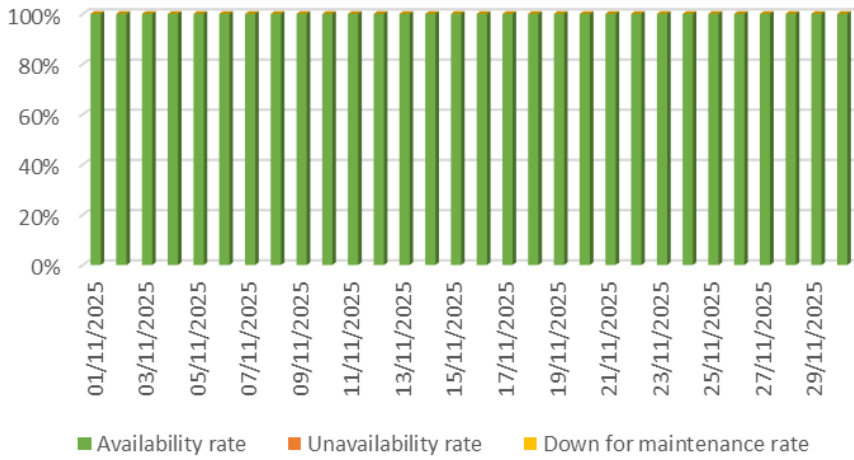

November 2025