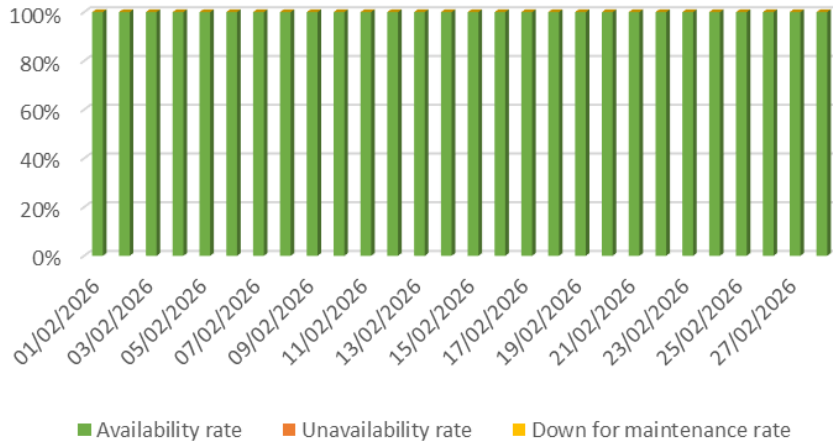

Monthly statistics

	Availability rate	Unavailability rate	Down for maintenance rate
January 2026	100%	0%	0%
February 2026	100%	0%	0%
March 2026	100%	0%	0%

February 2026

March 2026