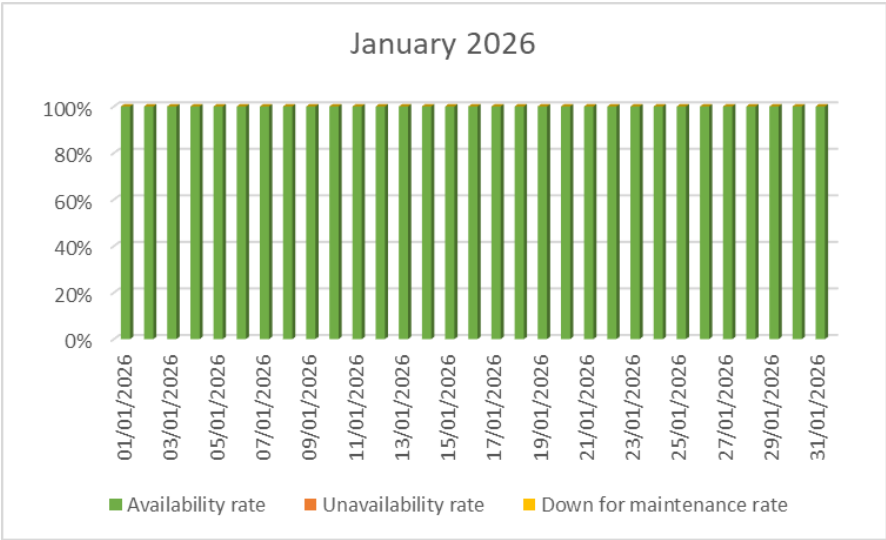

Cetelem API's	04/03/2026	86400	0	0	86400	100%	0%	0%
Cetelem API's	05/03/2026	86400	0	0	86400	100%	0%	0%
Cetelem API's	06/03/2026	86400	0	0	86400	100%	0%	0%
Cetelem API's	07/03/2026	86400	0	0	86400	100%	0%	0%
Cetelem API's	08/03/2026	86400	0	0	86400	100%	0%	0%
Cetelem API's	09/03/2026	86400	0	0	86400	100%	0%	0%
Cetelem API's	10/03/2026	86400	0	0	86400	100%	0%	0%
Cetelem API's	11/03/2026	86400	0	0	86400	100%	0%	0%
Cetelem API's	12/03/2026	86400	0	0	86400	100%	0%	0%
Cetelem API's	13/03/2026	86400	0	0	86400	100%	0%	0%
Cetelem API's	14/03/2026	86400	0	0	86400	100%	0%	0%
Cetelem API's	15/03/2026	86400	0	0	86400	100%	0%	0%
Cetelem API's	16/03/2026	86400	0	0	86400	100%	0%	0%
Cetelem API's	17/03/2026	86400	0	0	86400	100%	0%	0%
Cetelem API's	18/03/2026	86400	0	0	86400	100%	0%	0%
Cetelem API's	19/03/2026	86400	0	0	86400	100%	0%	0%
Cetelem API's	20/03/2026	86400	0	0	86400	100%	0%	0%
Cetelem API's	21/03/2026	86400	0	0	86400	100%	0%	0%
Cetelem API's	22/03/2026	86400	0	0	86400	100%	0%	0%
Cetelem API's	23/03/2026	86400	0	0	86400	100%	0%	0%
Cetelem API's	24/03/2026	86400	0	0	86400	100%	0%	0%
Cetelem API's	25/03/2026	86400	0	0	86400	100%	0%	0%
Cetelem API's	26/03/2026	86400	0	0	86400	100%	0%	0%
Cetelem API's	27/03/2026	86400	0	0	86400	100%	0%	0%
Cetelem API's	28/03/2026	86400	0	0	86400	100%	0%	0%
Cetelem API's	29/03/2026	86400	0	0	86400	100%	0%	0%
Cetelem API's	30/03/2026	86400	0	0	86400	100%	0%	0%
Cetelem API's	31/03/2026	86400	0	0	86400	100%	0%	0%

Monthly statistics

	Availability rate	Unavailability rate	Down for maintenance rate
January 2026	100%	0%	0%
February 2026	100%	0%	0%
March 2026	100%	0%	0%

February 2026

March 2026